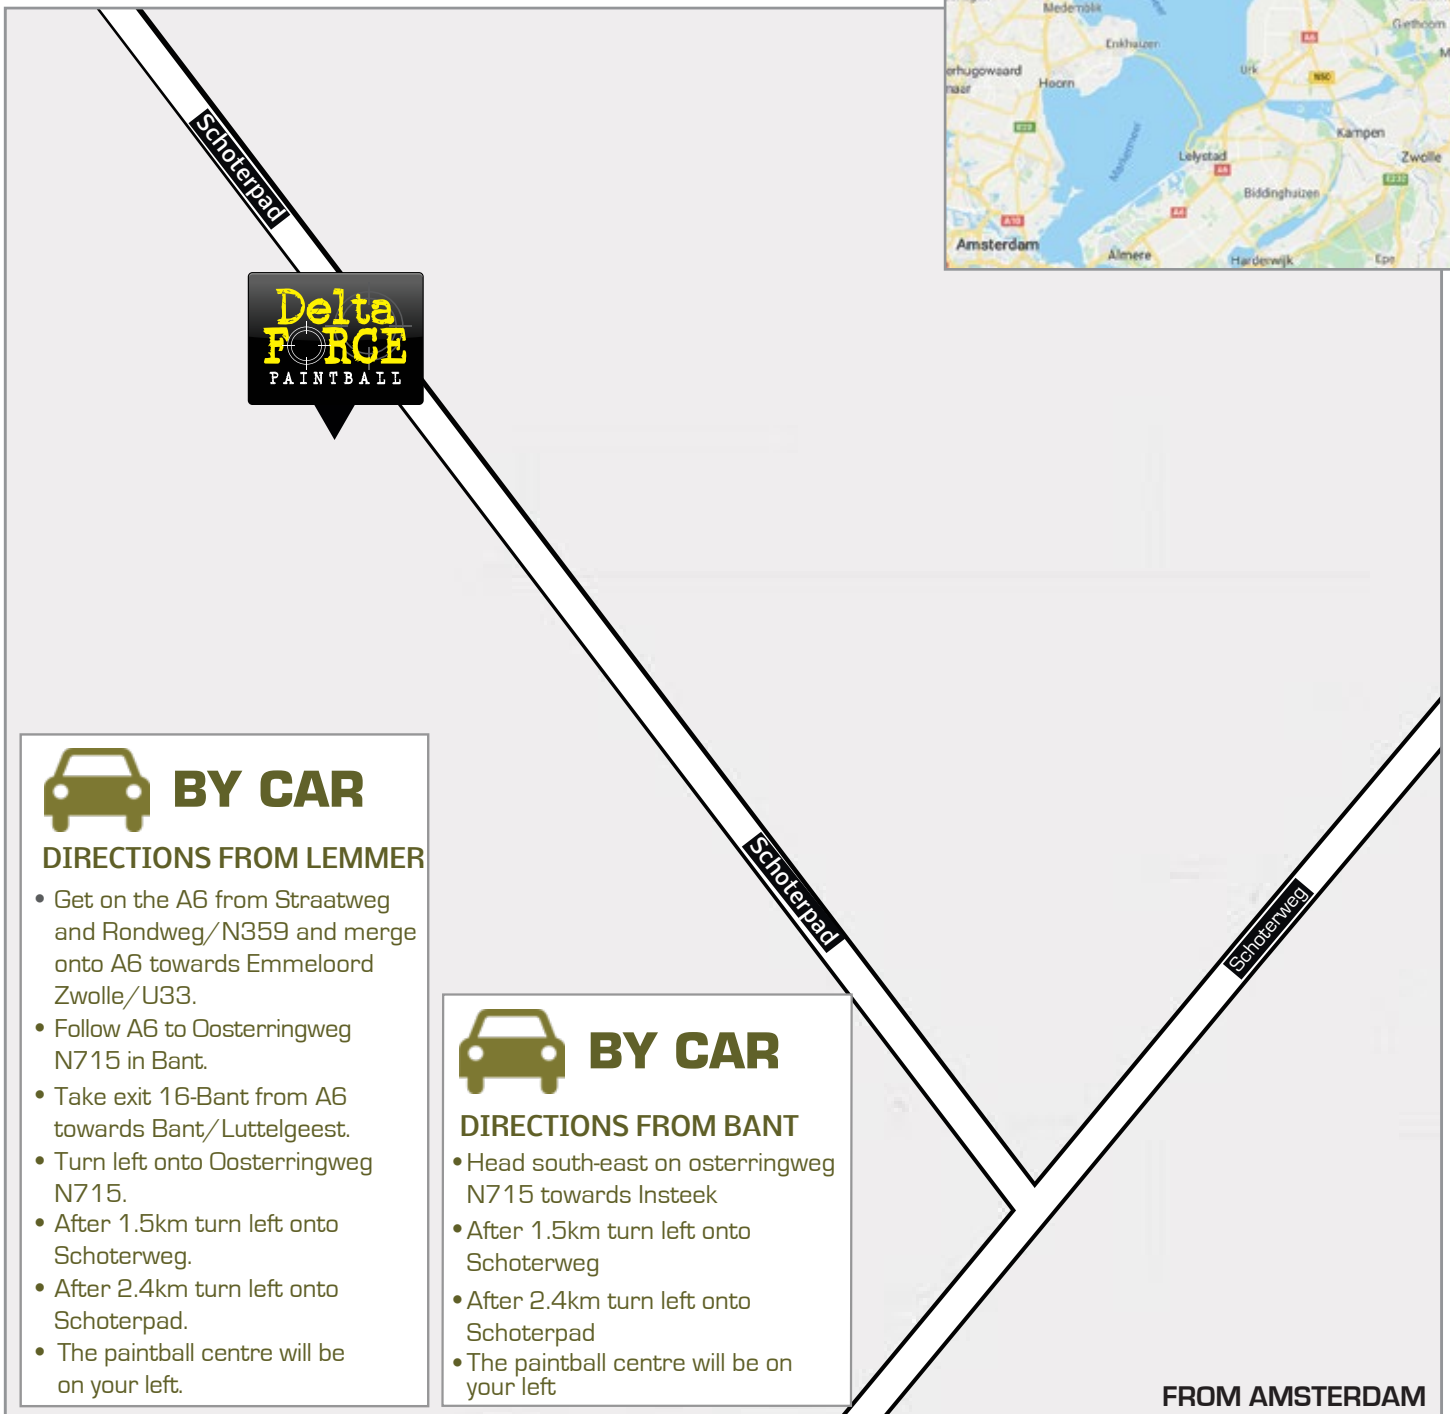

IMPORTANT INFORMATION

- All paintball centres are located in woodlands. Woodlands do not always have specific postcodes.
- Please don't rely 100% on the postcode alone.
- GPS coordinates can be used to find the exact location of the paintball centre.
- Please car pool where possible as parking on-site is limited.

BY CAR

DIRECTIONS FROM LEMMER

- Get on the A6 from Straatweg and Rondweg/N359 and merge onto A6 towards Emmeloord Zwolle/U33.
- Follow A6 to Oosterringweg N715 in Bant.
- Take exit 16-Bant from A6 towards Bant/Luttelgeest.
- Turn left onto Oosterringweg N715.
- After 1.5km turn left onto Schoterweg.
- After 2.4km turn left onto Schoterpad.
- The paintball centre will be on your left.

BY CAR

DIRECTIONS FROM BANT

- Head south-east on oosterringweg N715 towards Insteeik
- After 1.5km turn left onto Schoterweg
- After 2.4km turn left onto Schoterpad
- The paintball centre will be on your left

FROM AMSTERDAM